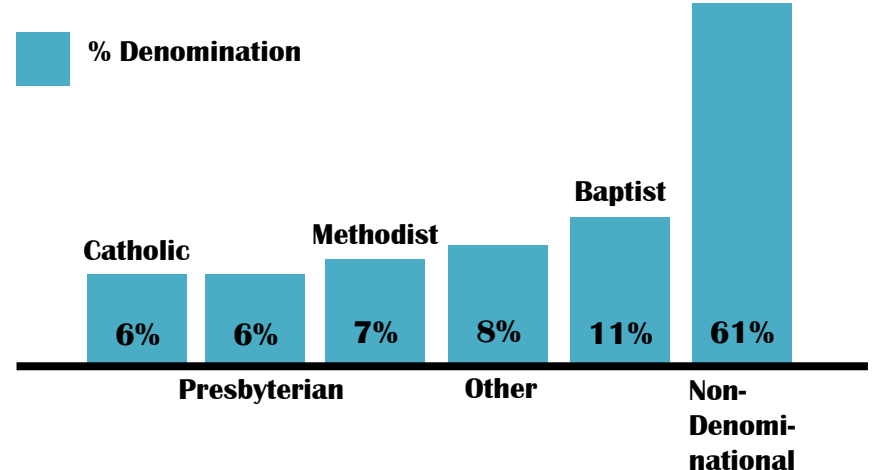

STUDENT LEADERSHIP SKILLS

NON-DENOMINATIONAL

STUDENT DIVERSITY