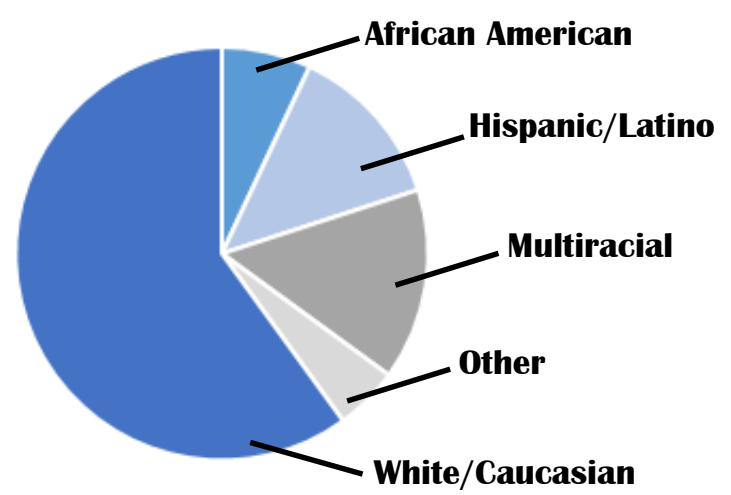

AWARDS

YEARS VOTED THE BEST PRIVATE SCHOOL IN CYPRESS

4

2003

ESTABLISHED IN CYPRESS, TEXAS